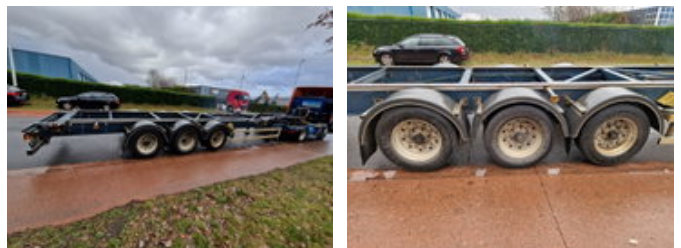

LAG O-3-39 LT2 / HIGH CUBE / 45FT

General characteristics

Brand	LAG
Subcategory	Container chassis
Year of construction	2012
Date of first registration	11-06-2012
Colour	Blue
Condition	Used
General state	Very good
Reference	SFH859465+2

Properties

Single weight	4.020kg
Load capacity	34.980kg
GVW	39.000kg
Length	1.360cm
Width	250cm
Serial number	045040

LAG O-3-39 LT2 / HIGH CUBE / 45FT

Technical specifications

Number of axes

3

Accessories

- Anti-lock braking system
-
- Alloy wheels
- Air suspension
- Air suspension system
-